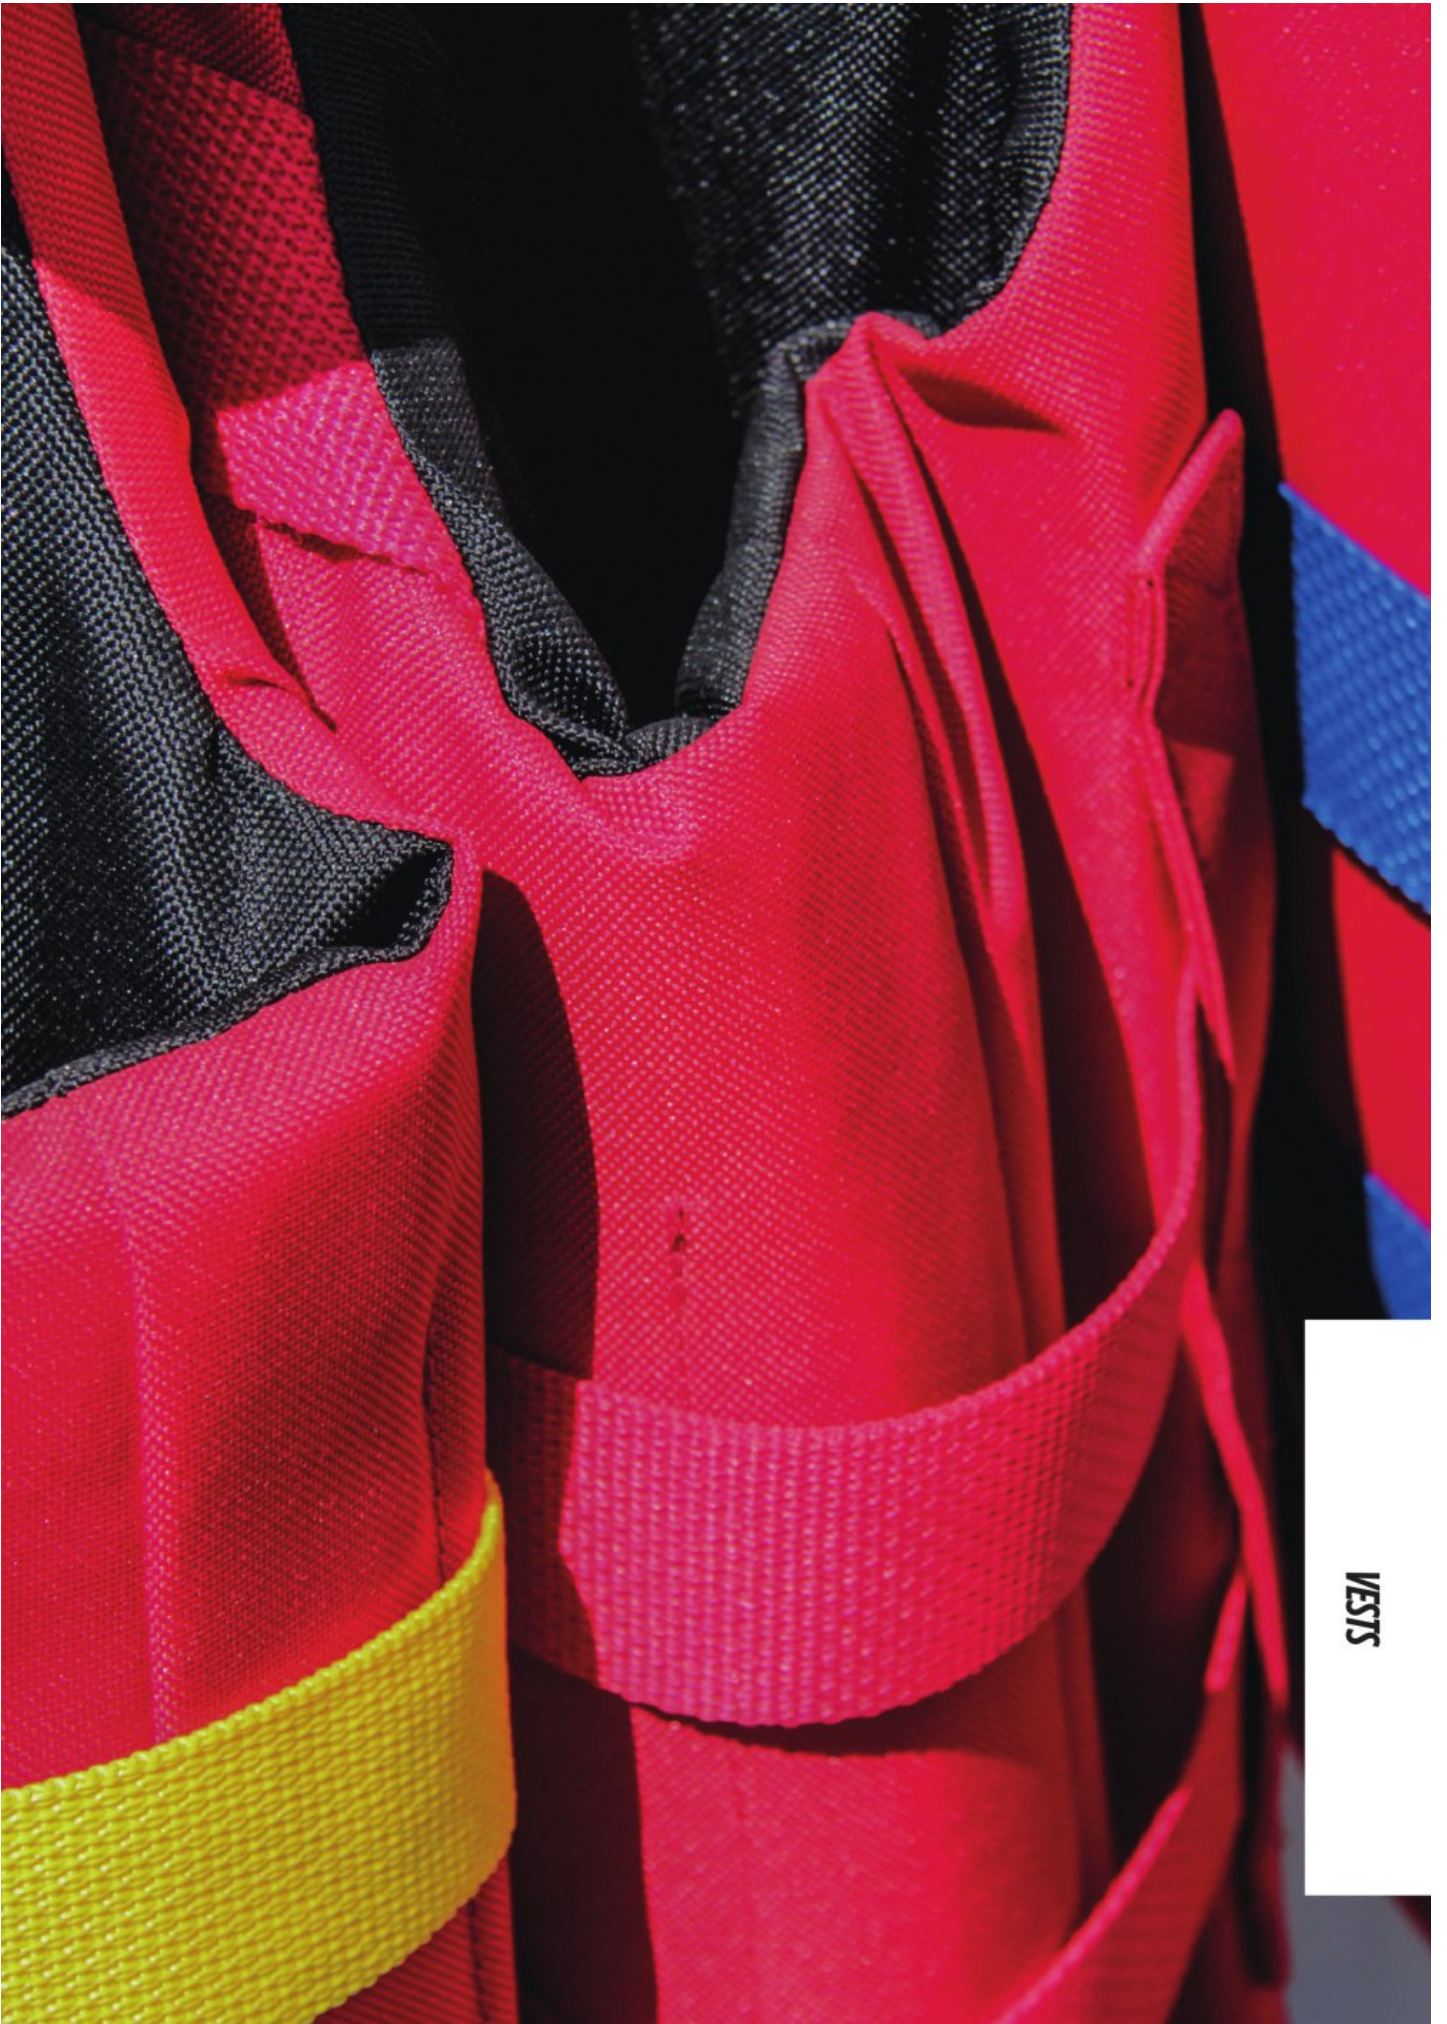

SIZING HEAVY DUTY

HEAVY DUTY WETSUITS

SIZE	ADULT								
	CHEST (CM)	CHEST (INCH)	WAIST (CM)	WAIST (INCH)	HIP (CM)	HIP (INCH)	LENGTH (CM)	LENGTH (INCH)	SIZE COLOR
2XS	86-90	33,9-35,4	76-80	29,9-31,5	86-90	33,9-35,4	171-177	67,3-69,7	PURPLE
XS	90-94	35,4-37	80-84	31,5-33,1	90-94	35,4-37	173-179	68,1-70,5	GREEN
S	94-98	37-38,6	84-88	33,1-34,6	94-98	37-38,6	175-181	68,9-71,3	YELLOW
M	98-102	38,6-40,2	88-92	34,6-36,2	98-102	38,6-40,2	177-183	69,7-72	RED
L	102-106	40,2-41,7	92-96	36,2-37,8	102-106	40,2-41,7	179-185	70,5-72,8	BLUE
XL	106-110	41,7-43,3	96-100	37,8-39,4	106-110	41,7-43,3	181-187	71,3-73,6	GREY
2XL	111-117	43,7-46,1	101-107	39,8-42,1	111-117	43,7-46,1	183-189	72-74,4	BLACK
3XL	117-123	46,1-48,4	107-113	42,1-44,5	117-123	46,1-48,4	185-191	72,8-75,2	DARK BLUE

SIZE	YOUTH								
	CHEST (CM)	CHEST (INCH)	WAIST (CM)	WAIST (INCH)	HIP (CM)	HIP (INCH)	LENGTH (CM)	LENGTH (INCH)	SIZE COLOR
2XS	54-58	21,3-22,8	50-53	19,7-20,9	51-55	20,1-21,7	≤104	≤40,9	PURPLE
XS	58-60	22,8-23,6	53-55	20,9-21,7	55-61	21,7-24	≤106	≤45,7	GREEN
S	60-63	23,6-24,8	55-59	21,7-23,2	61-67	24-26,4	≤128	≤50,4	YELLOW
M	62-66	24,4-26	57-61	22,4-24	64-70	25,2-27,6	≤134	≤52,8	RED
L	63-70	24,8-27,6	59-63	23,2-24,8	67-73	26,4-28,7	≤146	≤57,5	BLUE
XL	70-76	27,6-29,9	63-69	24,8-27,2	73-79	28,7-31,1	≤152	≤59,8	GREY
2XL	76-83	29,9-32,7	69-74	27,2-29,1	79-85	31,1-33,5	≤164	≤64,6	BLACK
3XL	83-89	32,7-35	74-78	29,1-30,7	85-91	33,5-35,8	≤176	≤69,3	DARK BLUE

HEAVY DUTY VESTS

SIZE	HEAVY DUTY & HEAVY DUTY MONITEUR (CERTIFIED SON)				COLOR WEBBING
	CHEST (CM)	CHEST (INCH)	WAIST (CM)	WAIST (INCH)	
2XS	85-91	33,5-35,8	75-81	29,5-31,9	PURPLE
XS	89-95	35-37,4	79-85	31,1-33,5	GREEN
S	93-99	36,6-39	83-89	32,7-35	YELLOW
M	97-103	38,2-40,6	87-93	34,3-36,6	RED
L	101-107	39,8-42,1	91-97	35,8-38,2	BLUE
XL	105-113	41,3-44,5	95-103	37,4-40,6	GREY
2XL	111-119	43,7-46,9	101-109	39,8-42,9	BLACK
3XL	117-125	46,1-49,2	107-115	42,1-45,3	DARK BLUE

HEAVY DUTY WAKEBOARDS

SIZE (INCH)	132 CM | 52"	137 CM | 53,9"	142 CM | 55,9"
INSERT SETUP	6" *DRIFT	6" *DRIFT	6" *DRIFT
TIP/TAIL WIDTH	30,6 CM | 12"	29,6 CM | 11,7"	30,6 CM | 12,1"
CENTER WIDTH	44 CM | 17,3"	44 CM | 17,3"	42,5 CM | 16,7"
ROCKER + HEIGHT	2,9/3-STAGE	2,9/3-STAGE	2,8/3-STAGE
BOARD LEVEL	INT./ADVANCED	INT./ADVANCED	INT./ADVANCED
RIDER WEIGHT KG	80 AND UP	70-100	80 AND UP

WE ARE CONSTANTLY WORKING ON THE SIZING OF OUR PRODUCTS. CHECK OUT [JOBESPORTS.COM](https://www.jobesports.com) FOR THE MOST UP TO DATE, IMPROVED SIZING!
ALL MEASUREMENTS ARE FOR REFERENCE ONLY.

All product specifications and prices are subject to change without notice. 2020 Sport & Recreatie Den Bol B.V. all rights reserved. © The colours of the original products might vary slightly from the displayed products due to the printing process. Jobe Sports International is the trade name of the company Sport en Recreatie Den Bol B.V. All our offers, order confirmations and contracts of sale are governed by the general terms and conditions of delivery of Sport en Recreatie Den Bol B.V., as filed with the Chamber of Commerce for Rivierland in Tiel under trade register number 11033564

VESTS